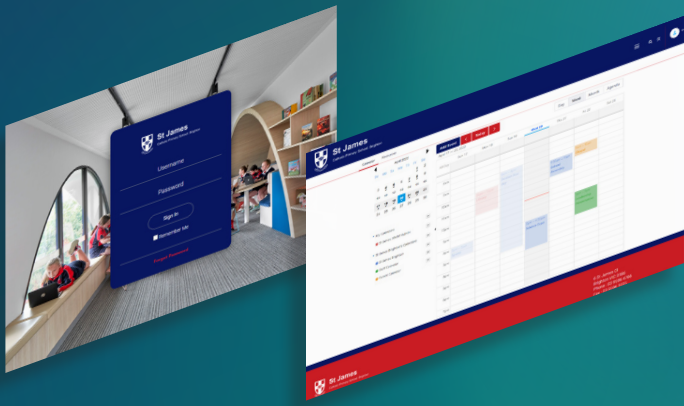

JWAM Channel – Key benefits

- ✓ Increases efficiency and productivity by engaging and collaborating with your community users using unique digital experience. Our statistics shows 1,000% increase in user engagement.
- ✓ Develop a flexibility, easy to use Content Management System to facilitate communication streams to parents, staff and students. Over 90% increase in collaboration when updates process fits perfectly with your school.
- ✓ Build and increase awareness of your school brand with a dynamic, robust and professional communication design. Communicate with your school community with a click of a button by publishing news, principal's message, sending email newsletters, advising them of class changes, assignments due date, complete online forms and others.
- ✓ No operational overheads for schools. JWAM Channel is provided as a Cloud model hosted within our Amazon Web Services (AWS) in Sydney.
- ✓ IT Expenses was a feature of past. JWAM Channel's CMS is updated by us to give you the latest features at all times.
- ✓ Security and data protection at its best. We provide 256-bit advanced encryption standard to encrypt your data so you can be rest assured that your data is held securely within our AWS environment.
- ✓ Increases productivity by 40% by eliminating manual processes. Easily manage your very own school communication channel. You are empowered to quickly and easily update your pages and contents. Powerful, in context editing is like updating it from the "front end".
- ✓ Full Document Management System capability allowing users to view and download all types of documents from PDF, Word, Excel, PowerPoint and others.

Subscription Costs

All this from only $390 per month and a once-off setup cost.

Ready to take the leap! Contact us at:

JWAM Channel
P: 03 5221 6994
jwamdigital.com.au
prashaant@jwam.com.au

JWAM
CHANNEL